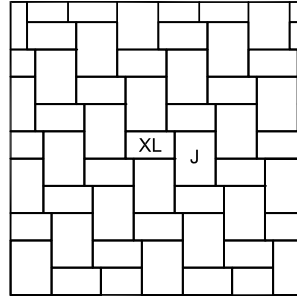

## 80mm thickness

	size(mm)	no/pack	m <sup>2</sup> /pack	no/m <sup>2</sup>	kg/pack
<b>Small</b>	105x140	400	5.88	68	1100
<b>Medium</b>	140x140	300	5.88	51	1100
<b>Large</b>	210x140	216	6.35	34	1100
<b>XLarge</b>	252x140	180	6.35	28	1130
<b>Jumper</b>	280x210	120	7.06	17	1260

# BETA - BLOCK PAVING PATTERNS

Quantity per m<sup>2</sup> shown under each pattern

Telephone: 0845 6080577

Website: [www.brett.co.uk/landscaping](http://www.brett.co.uk/landscaping)

Pattern BE.17 - Medium 140x140mm - 13  
Jumper 280x210mm - 13

Pattern BE.18 - Large 210x140mm - 12  
Jumper 280x210mm - 12

Pattern BE.19 - XLarge 252x140mm - 11  
Jumper 280x210mm - 11

Pattern BE.20 - Large 210x140mm - 8  
XLarge 252x140mm - 8 Jumper 280x210mm - 8