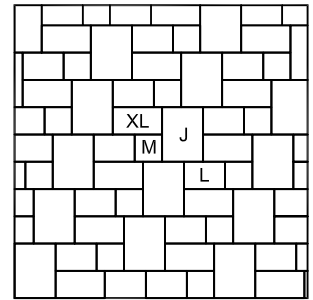

# BETA - BLOCK PAVING PATTERNS

Quantity per m<sup>2</sup> shown under each pattern

Telephone: 0845 6080577

Website: [www.brett.co.uk/landscaping](http://www.brett.co.uk/landscaping)

Pattern BE.17 - Medium 140x140mm - 13  
Jumper 280x210mm - 13

Pattern BE.18 - Large 210x140mm - 12  
Jumper 280x210mm - 12

Pattern BE.19 - XLarge 252x140mm - 11  
Jumper 280x210mm - 11

Pattern BE.20 - Large 210x140mm - 8  
XLarge 252x140mm - 8 Jumper 280x210mm - 8

Pattern BE.21 - Medium 140x140mm - 9  
XLarge 252x140mm - 9 Jumper 280x210mm - 9

Pattern BE.22 - Medium 140x140mm - 7  
Large 210x140mm - 10 Jumper 280x210mm - 10

Pattern BE.23 - Medium 140x140mm - 10  
Large 210x140mm - 6 XLarge 252x140mm - 6  
Jumper 280x210mm - 6